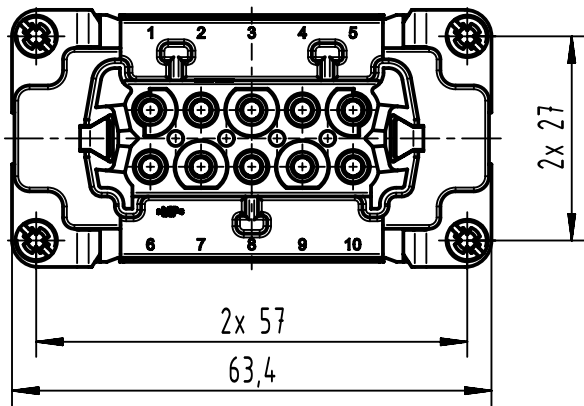

1 2 3 4 5 6

A

B

C

D

	All Dimensions in mm Original Size DIN A4	Scale 1:1	Free size tol.		Ref.
	All rights reserved Department EL PD	Created by 402918	Inspected by 402602	Standardisation	Sub.
HARTING D-32339 Espelkamp	Title Han High Temp 10E-s Female			Date 2021-11-09	State Final Release
Type TB				Number 09 33 810 2703	Doc-Key / ECM-Nr. 100620326/UGD/001/B 500000204.755
				Rev. B	Page 1/1