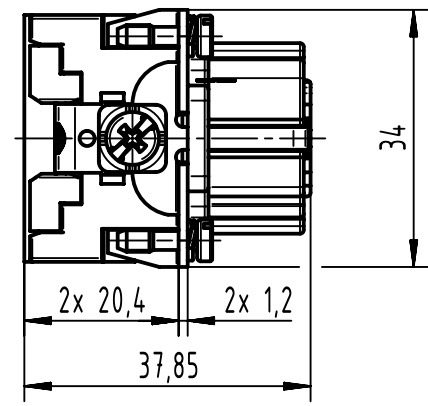

1 2 3 4 5 6

A

B

C

D

	All Dimensions in mm Original Size DIN A4	Scale 1:1	Free size tol.		Ref.
	All rights reserved Department EL PD	Created by 402918	Inspected by 402602	Standardisation	Sub.
HARTING D-32339 Espelkamp	Title Han High Temp 10E-s Female			Date 2021-11-09	State Final Release
Type TB				Number 09 33 810 2703	Doc-Key / ECM-Nr. 100620326/UGD/001/B 500000204.755
				Rev. B	Page 1/1