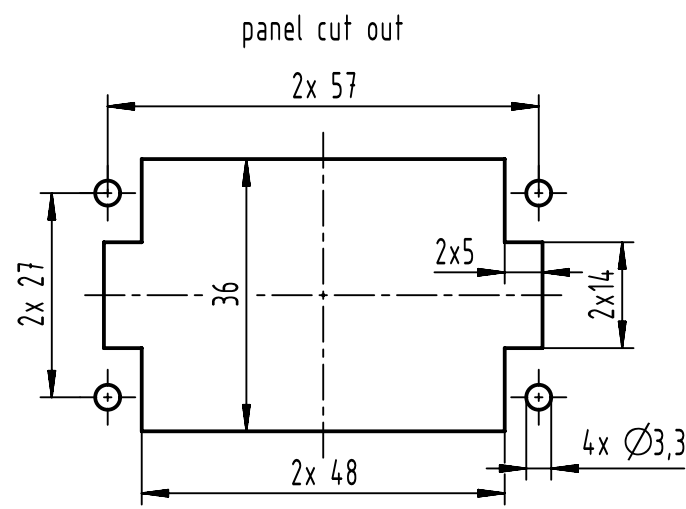

1 2 3 4 5 6

A

B

C

D

	All Dimensions in mm Original Size DIN A4	Scale 1:1	Free size tol.		Ref.
	All rights reserved Department EL PD	Created by 402918	Inspected by 402602	Standardisation	Sub.
HARTING D-32339 Espelkamp	Title Han High Temp 10E-s Female			Date 2021-11-09	State Final Release
Type TB				Number 09 33 810 2703	Doc-Key / ECM-Nr. 100620326/UGD/001/B 500000204.755
				Rev. B	Page 1/1